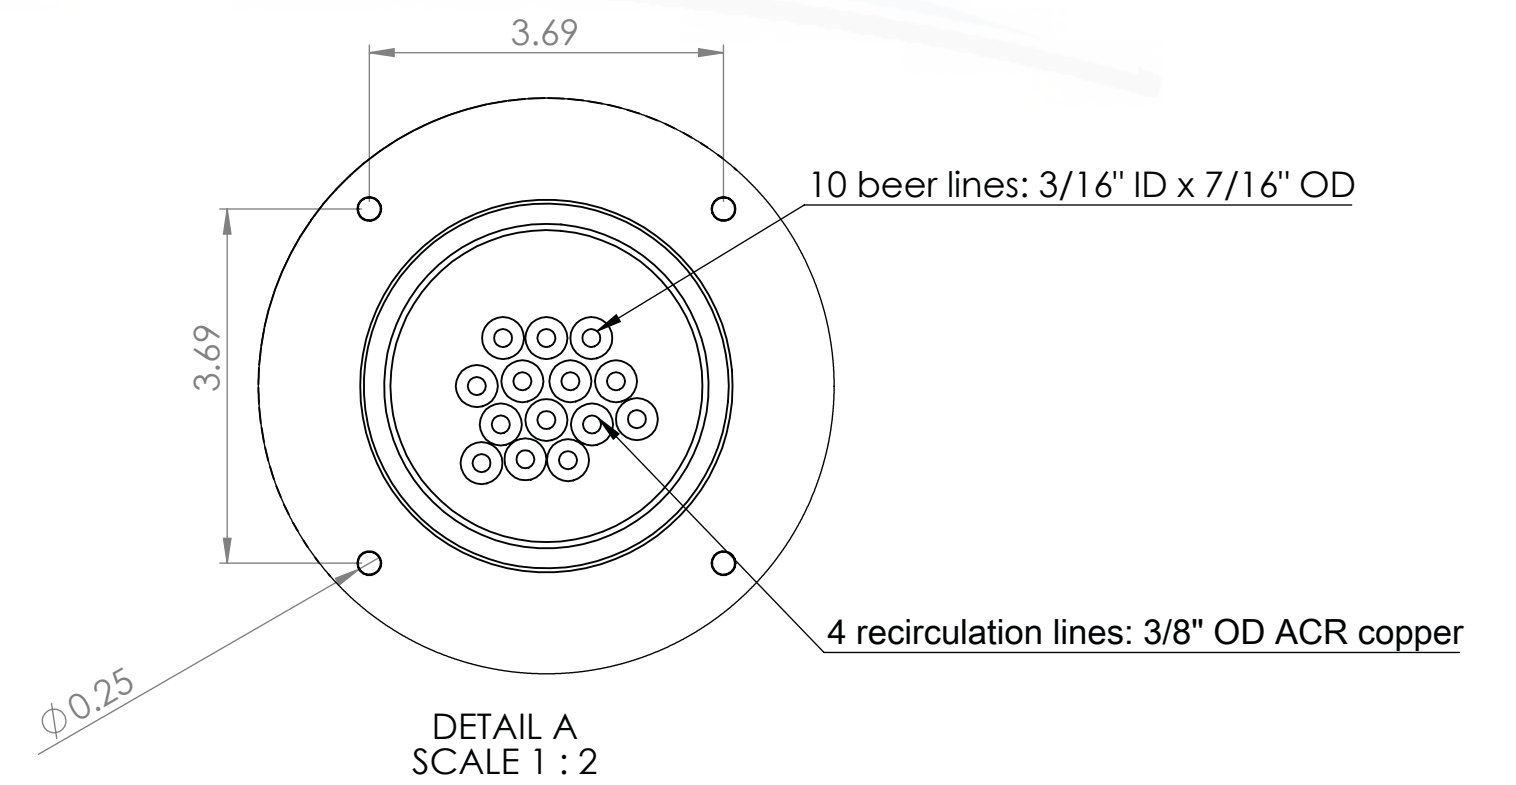

Isometric View  
(For reference purpose only)

304SS tube connected to CBS NSF Flexible Total Barrier Tubing to 15lbs of Restriction

Suggested Drip Tray:  
 BB716339 - 39" x 7" PVD/BSS Drip Tray  
 BB716439 - 39" x 7" PVD/BSS Spray Drip Tray

Drawn By:	Chillmax Beverages Solutions, LLC	Date:	11/22/2024	Title:	
Approved By:	Production Manager			10T(3"OC) CANDY GOLD CONDOR "T" CH-MX CLD	
Material:	304 SS	Finish:	CANDY GOLD	Part Number:	Revision:
				BB101810-GLD-10GC	
Unless otherwise mentioned, dimensions are inches.				Scale:	1:5