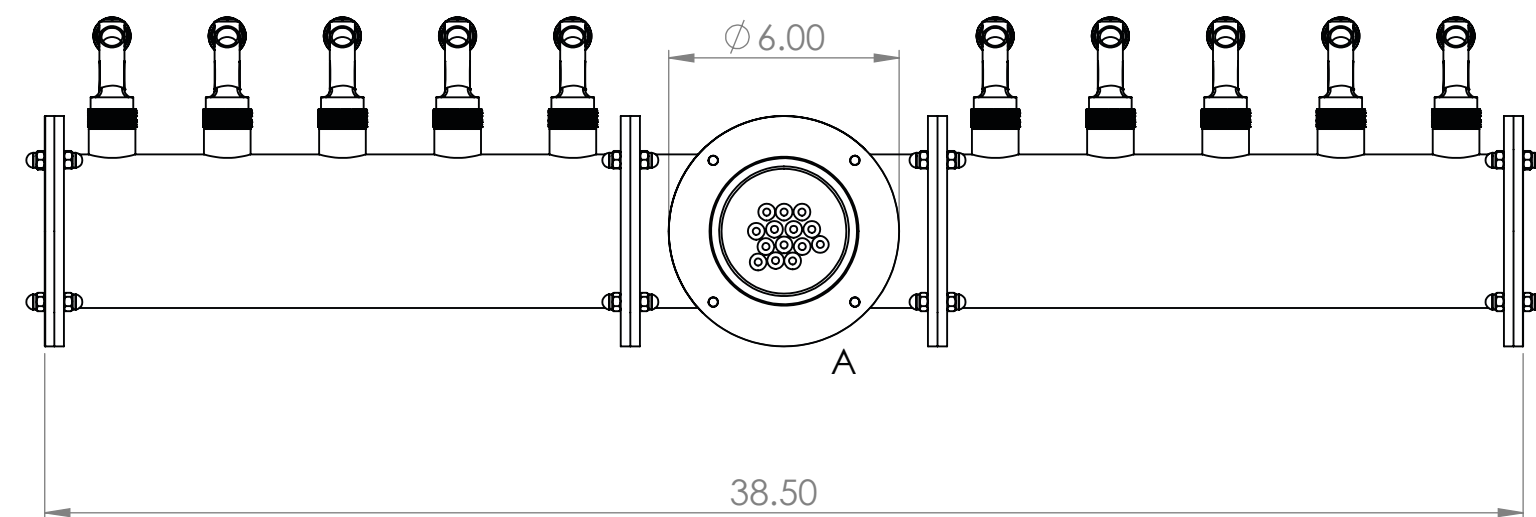

Isometric View  
(For reference purpose only)

304SS tube connected to CBS NSF Flexible Total Barrier Tubing to 15lbs of Restriction

Suggested Drip Tray:  
 BB716339 - 39" x 7" PVD/BSS Drip Tray  
 BB716439 - 39" x 7" PVD/BSS Spray Drip Tray

Drawn By:	Chillmax Beverages Solutions, LLC	Date:	11/22/2024	Title:	
Approved By:	Production Manager			10T(3"OC) CANDY GOLD CONDOR "T" CH-MX CLD	
Material:	304 SS	Finish:	CANDY GOLD	Part Number:	Revision:
				BB101810-GLD-10GC	
Unless otherwise mentioned, dimensions are inches.				Scale:	1:5